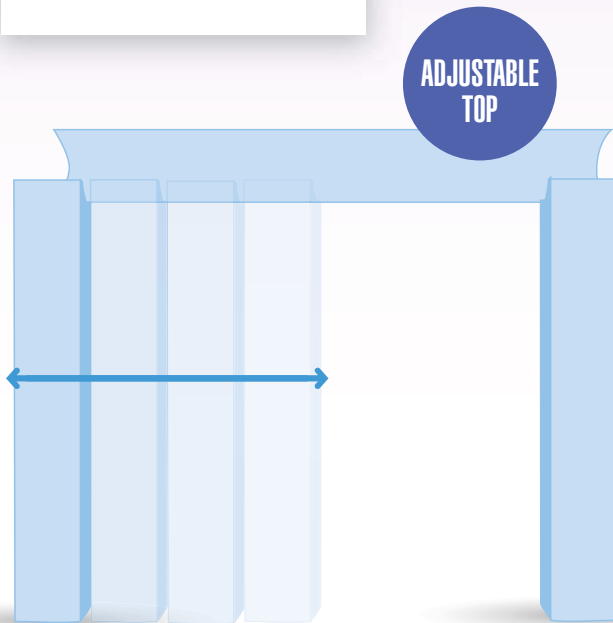

Folded size of a standard kit:
25.6 x 15.7 x 2.8in.

A

B

B

Square Kiosk
Available in different sizes
for both column & top.

Folded size of a standard kit:
25.6 x 15.7 x 2.8in.

The range

A

Square Kiosk + Elliptic Top

Available in different sizes
for both column & top.

Folded size of a standard kit:
25.6 x 15.7 x 2.8in.

B

B

Triangle Kiosk + Elliptic Top
Available in different sizes
for both column & top.