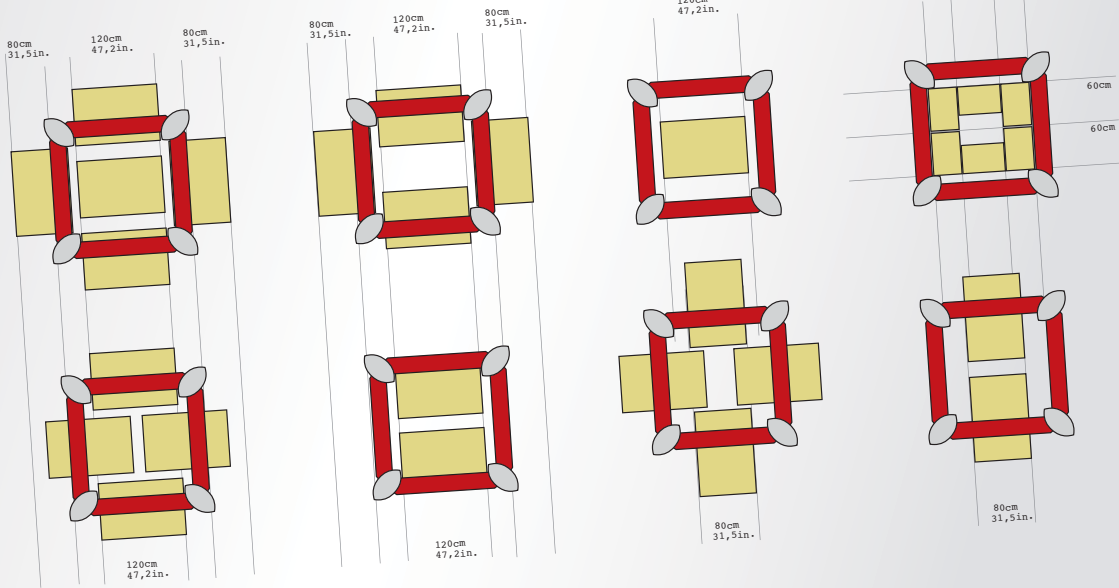

Square Kiosk + Elliptic Top

Available in different sizes
for both column & top.

Folded size of a standard kit:
25.6 x 15.7 x 2.8in.

B

B

Triangle Kiosk + Elliptic Top
Available in different sizes
for both column & top.

*Folded size of a standard kit:
25.6 x 15.7 x 2.8in.*

The range

A

A

Ring

Available in different shapes & sizes
for both column & top.

Bulk display

The range

A

B

B

B

A

Case Wrapper

Available in different sizes & shapes.

B

Lamà Bin

Goes onto every shape.

Bin extensions are offered in many shapes. Ideal for multiple applications.

The range

A
Lamà TX
Available in various sizes & shapes.

B

Lamastock Moaí

Available in various sizes & shapes.