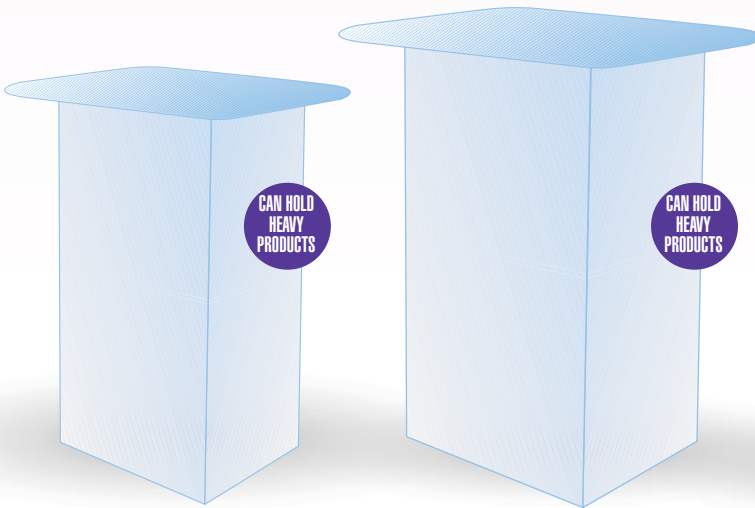

D

E

F

G

The range

A

Elliptical Kiosk

Available in different sizes for both column & top.
Top can be either fixed or adjustable.

Folded size of a standard kit:
25.6 x 15.7 x 2.8in.

A

B

B

Square Kiosk
Available in different sizes
for both column & top.

Folded size of a standard kit:
25.6 x 15.7 x 2.8in.

The range

A