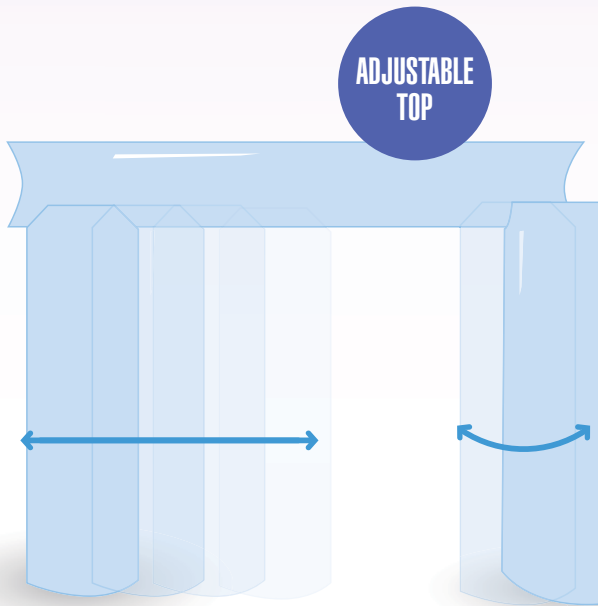

D

E

F

G

The range

A

Elliptical Kiosk

Available in different sizes for both column & top.
Top can be either fixed or adjustable.

Folded size of a standard kit:
25.6 x 15.7 x 2.8in.

A

B

B

Square Kiosk
Available in different sizes
for both column & top.

Folded size of a standard kit:
25.6 x 15.7 x 2.8in.

The range

A