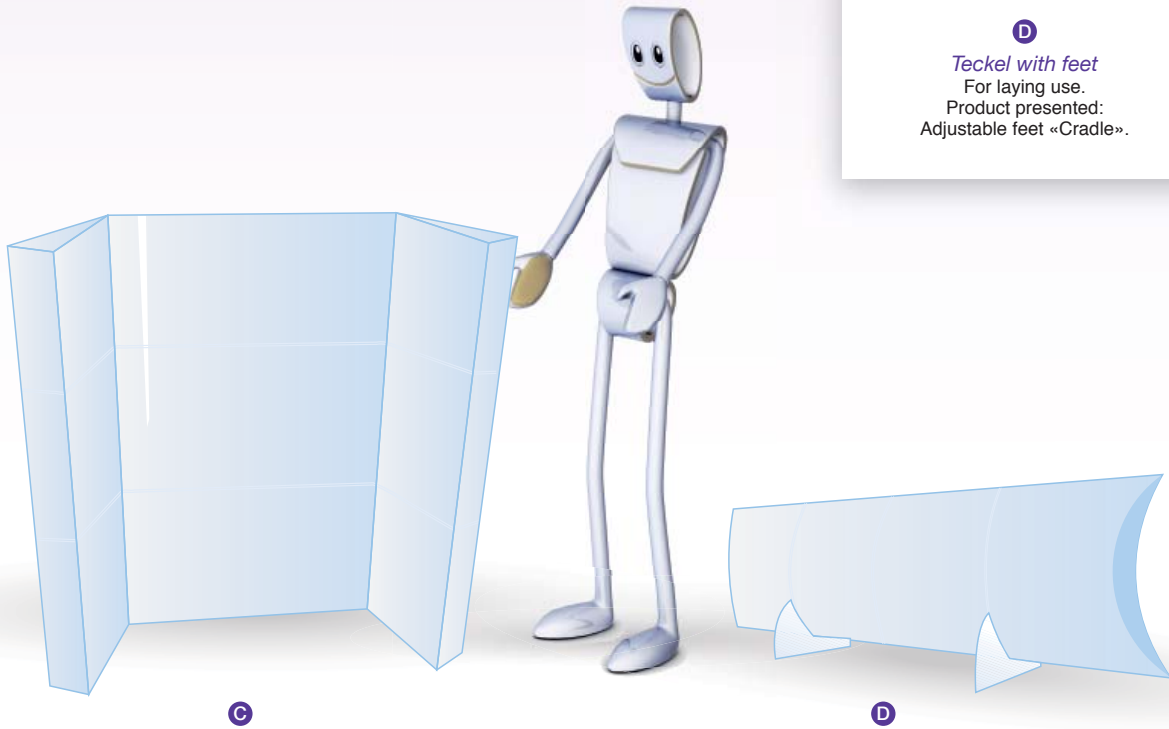

The range

A

Maxi Table

Open dim: 25.6 x 39.4in.
Plate size: 24.8 x 14.2in. or
28.7 x 17.7in.
Folded dim Max: 17.7 x 20.1in.

B

Mega Table

Open dim: 30.7 x 39.4in.
Plate size: 30.7 x 18.1in.
Folded dim: 30.7 x 18.1in.